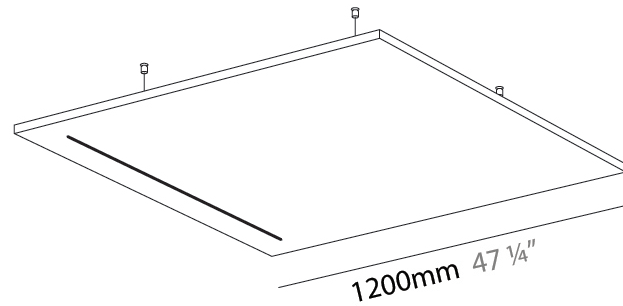

GENERAL

Series: Just Black Acoustic
Brand: Prolicht
Division: Architectural
Mounting Type: Suspension
Mounting Location: Ceiling

PHYSICAL

Shape: Square
Length (mm): 1200
Length (in): 47 ¼
Width (mm): 1200
Width (in): 47 ¼
Height (mm): 41
Height (in): 1 ⅝
Light Distribution: Direct

Fixture Finish: [ANC / ASH / BNA / BTC / BZE / CEL / EGG / EVG / FOG / FOS / FST / FUA / IRI / IRO / KHA / LIC / LIM / MER / MSN / MUS / ONX / PEA / PLU / POL / PPY / RAY / ROY / RST / STE / SWD / TAN / TAU](#)

Holder Finish: [SSR / BKV / CWI / CRY / HAB / LAG / UFT / ITA / RUA / RUR / MIC / FTG / MYG / TWT / LOD / PUS / FRO / FUP / KIA / POP / BLS / SPG / MEY / GOH / GUM / CHC / COM / ABZ / JAG](#)

Fixture Material: Aluminum
Cable Details: [2,000mm / 6,000mm Transparent Cable](#)

ELECTRICAL

Lamp Type: LED
Input Wattage (W): 23
Total Output Wattage (W): 20.9
Dimming: Non-Dimmable
Driver Included: No
Driver Location: Remote
Driver Type: Constant Voltage - Universal
Driver Class: Class 2
Input Voltage (V): 120 - 277
Output Voltage (V): 24

LED

Color Temperature (°K): 2700
Max. Delivered Lumen (lm): 603
Nominal Lumen (lm): 862
CRI: >90 CRI
Lamp Life (hrs): 80000

OPTICAL

Beam Angle: 30

RATINGS AND CERTIFICATIONS

Certified By: Certified for North American Standards
IP rating: IP20

PROJECT
TYPE
SPECIFIER
QUANTITY
DATE