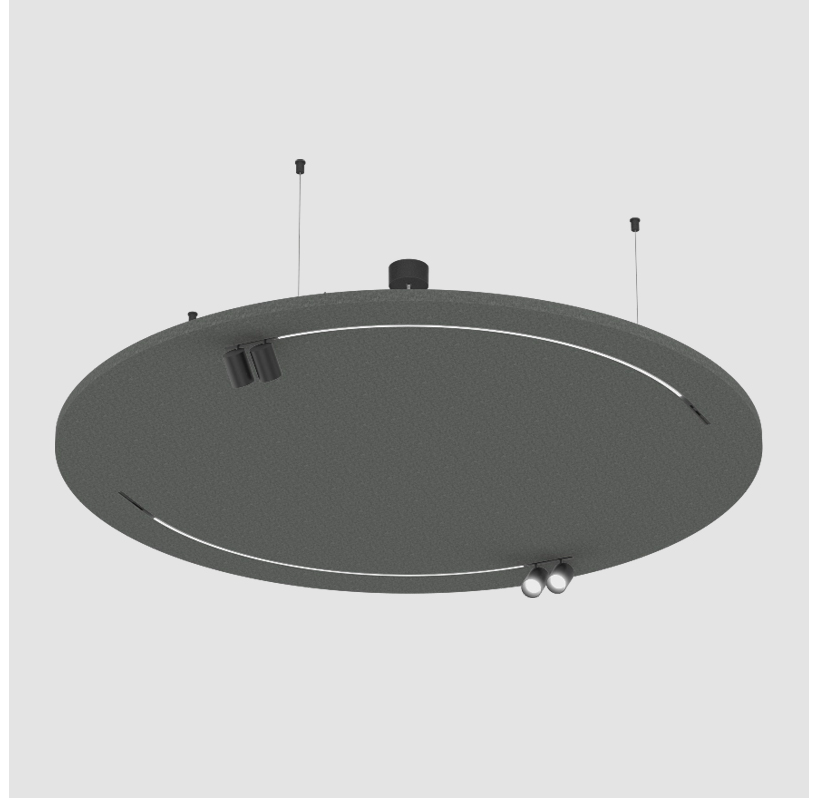

A300676-

base number   Finishes (Diamond)   Finish Options   Cable Length

1. To build a product code in our configurator select the specify button on the base model # product page
2. To build a manual product code on this datasheet choose from the options listed below in blue font and add the suffix to the base model #

GENERAL

Series: Just Black Acoustic
Brand: Prolicht
Division: Architectural
Mounting Type: Suspension
Mounting Location: Ceiling

PHYSICAL

Shape: Round
Diameter (mm): 1400
Diameter (in): 55 1/8
Height (mm): 41
Height (in): 1 5/8
Light Distribution: Direct
Fixture Finish: [ANC / ASH / BNA / BTC / BZE / CEL / EGG / EVG / FOG / FOS / FST / FUA / IRI / IRO / KHA / LIC / LIM / MER / MSN / MUS / ONX / PEA / PLU / POL / PPY / RAY / ROY / RST / STE / SWD / TAN / TAU](#)
Fixture Material: Aluminum
Cable Details: [2,000mm / 6,000mm Transparent Cable](#)

ELECTRICAL

Lamp Type: LED
Input Wattage (W): 64
Total Output Wattage (W): 58.2
Dimming: Non-Dimmable
Driver Included: Yes
Driver Location: Integrated
Driver Type: Constant Voltage - Universal
Driver Class: Class 2
Input Voltage (V): 120 - 277
Output Voltage (V): 24

LED

Color Temperature (°K): 2700
Max. Delivered Lumen (lm): 2215
Nominal Lumen (lm): 3164
CRI: >90 CRI
Lamp Life (hrs): 80000

OPTICAL

Beam Angle: 30

RATINGS AND CERTIFICATIONS

Certified By: Certified for North American Standards
IP rating: IP20

PROJECT _____
TYPE _____
SPECIFIER _____
QUANTITY _____
DATE _____

Ø1400mm 55 1/8"